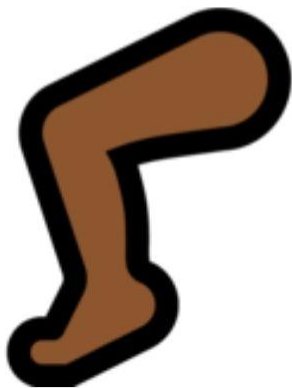

Person Raising Hand was approved as part of Unicode 6.0 in 2010 under the name "Happy Person Raising One Hand" and added to Emoji 1.0 in 2015.

H

punycode: xn--rne

DONATION

HNSInstitute

DONATION %

25%

DONATION